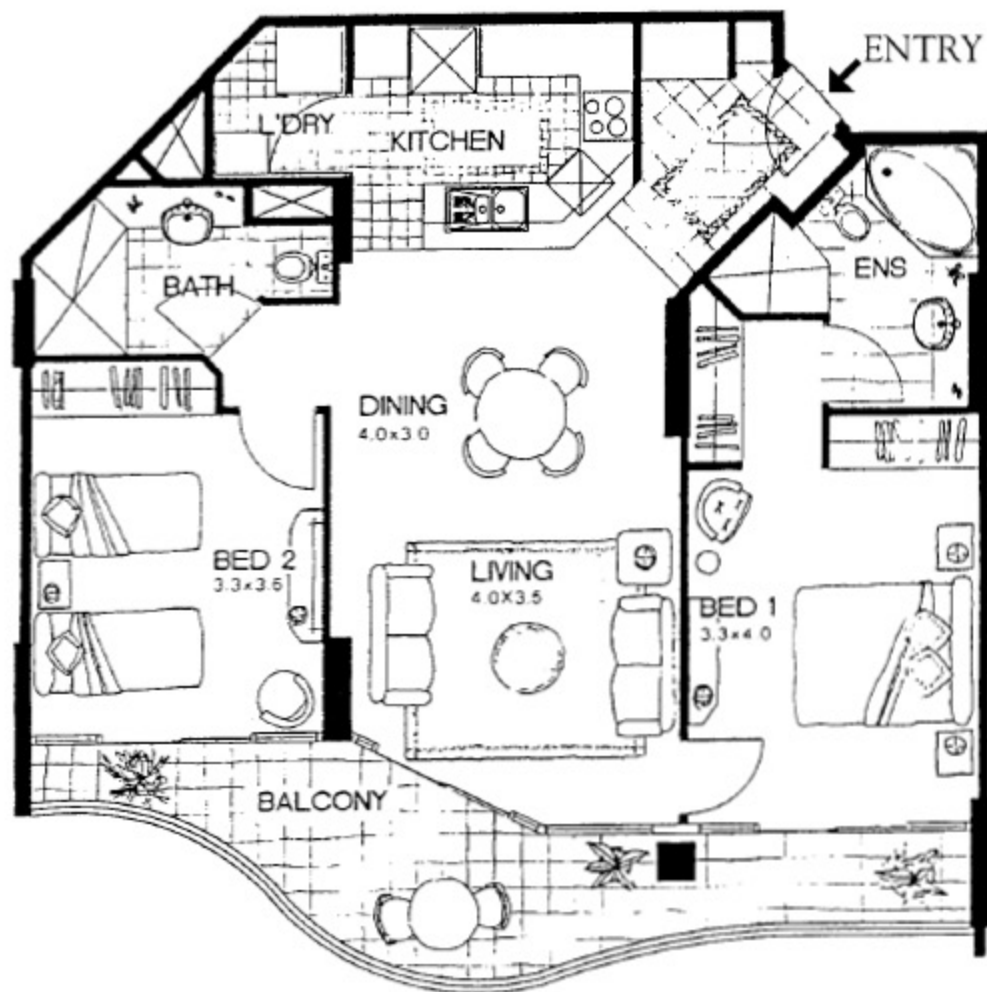

# TYPICAL TWO BEDROOM HIGHRISE APARTMENT

Apartment Type H/J\*  
2 Bedroom  
(Levels 17-26)

TOTAL AREA 106 sq.m. 1141 sq.ft.