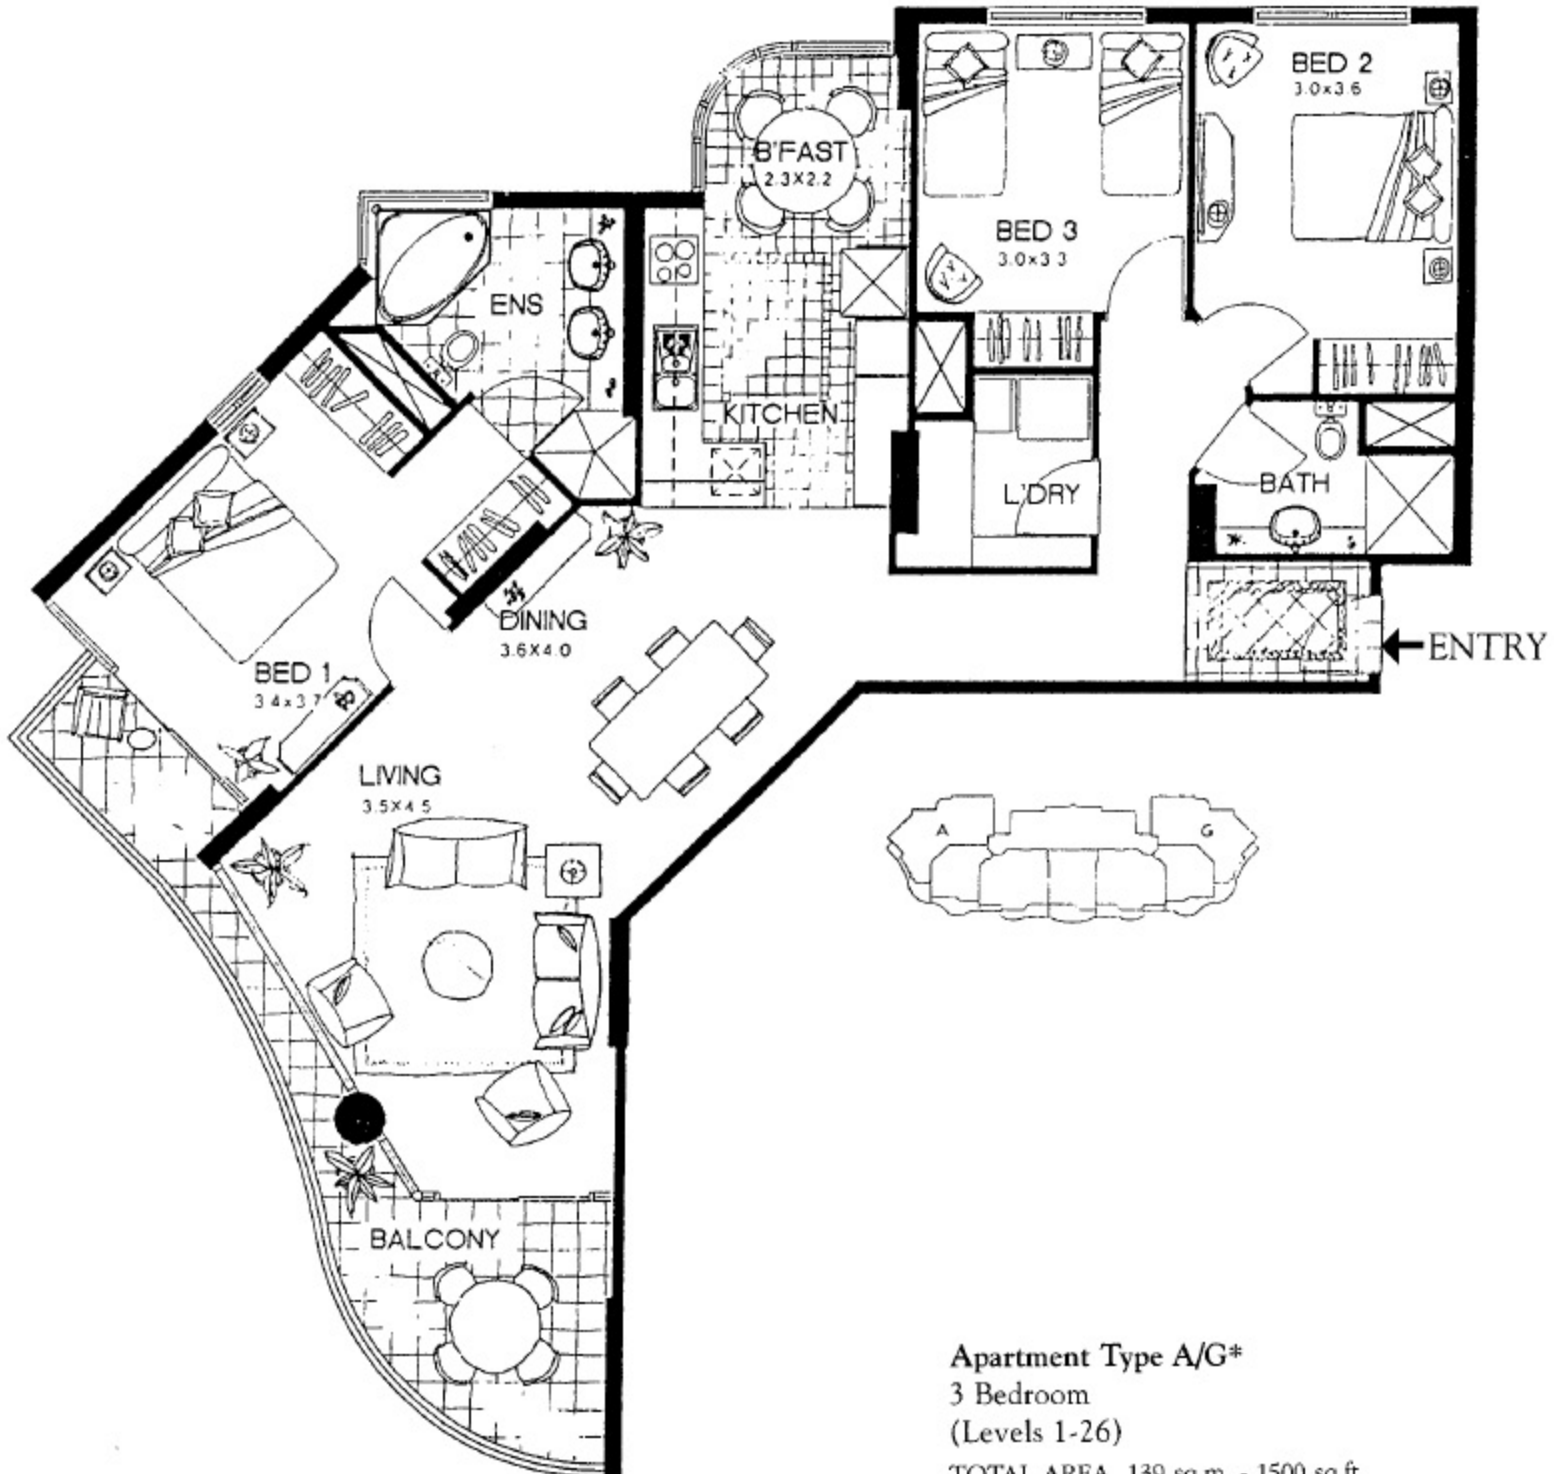

TYPICAL THREE BEDROOM APARTMENT

Apartment Type A/G*
3 Bedroom
(Levels 1-26)

TOTAL AREA 139 sq.m. - 1500 sq.ft.