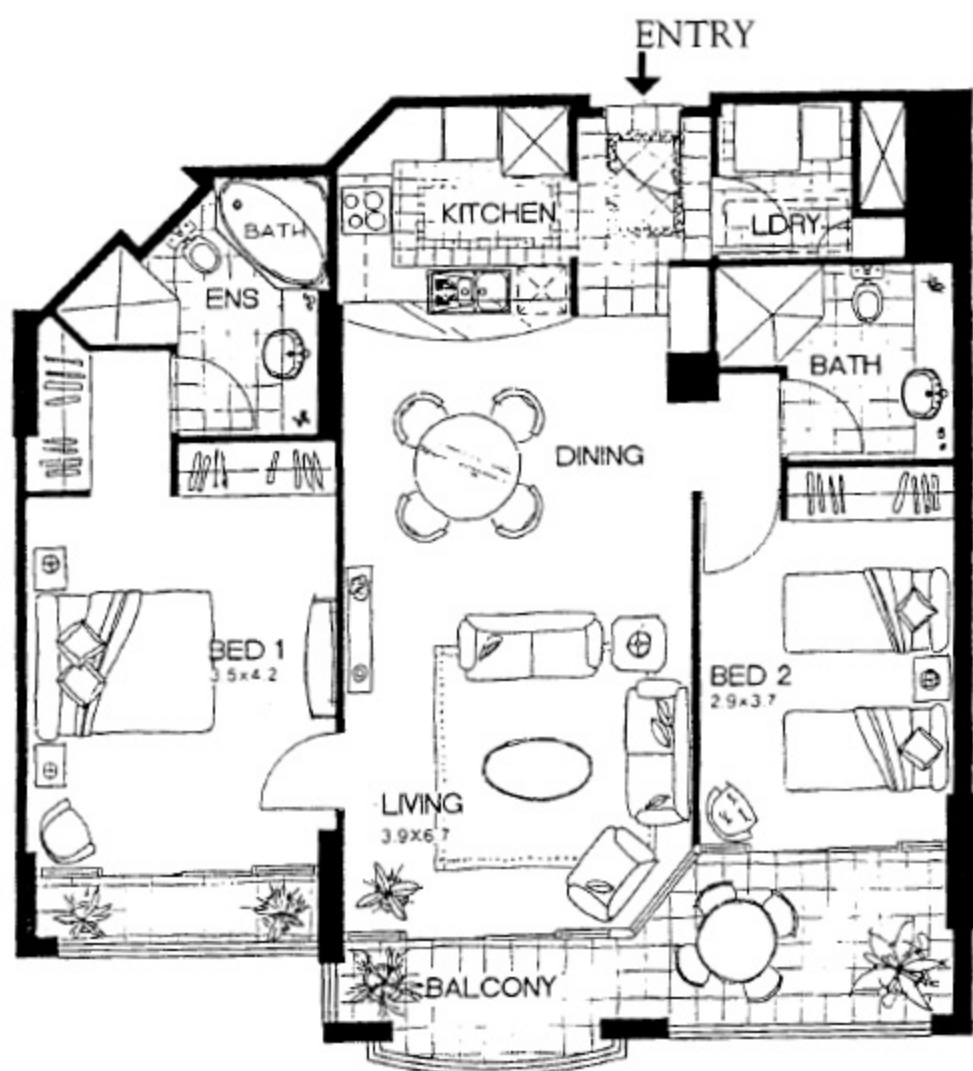

TYPICAL TWO BEDROOM LOWRISE APARTMENTS

Apartment Type C/E*
2 Bedroom
(Levels 1-16)

TOTAL AREA 106 sq.m. 1141 sq.ft.