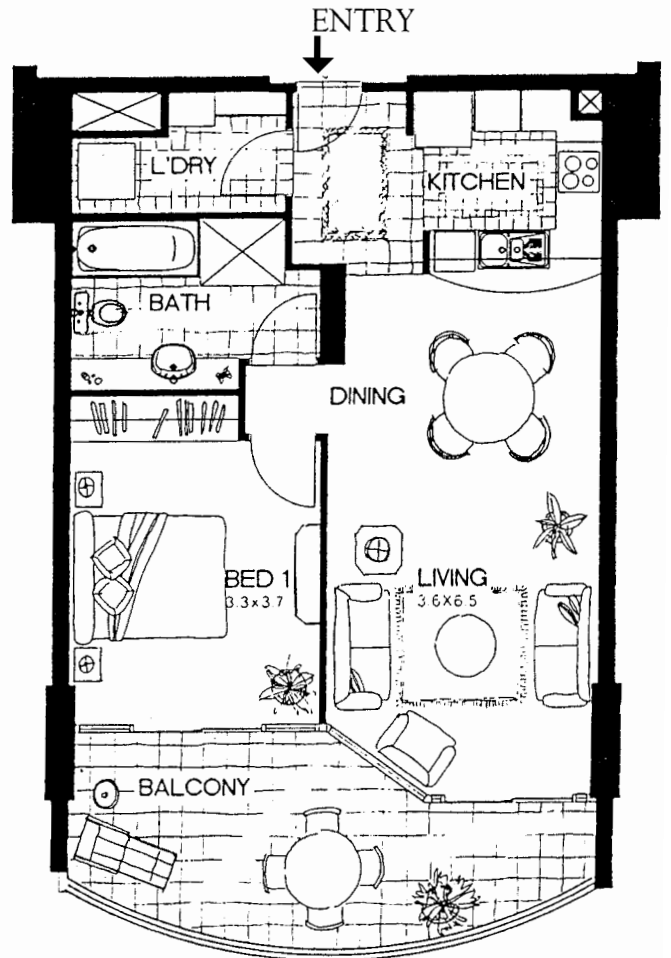

TYPICAL ONE BEDROOM APARTMENT

Apartment Type B/F*
1 Bedroom
(Levels 1-16)

TOTAL AREA 76 sq.m. 818 sq.ft.

Apartment Type D
1 Bedroom
(Levels 1-16)

TOTAL AREA 81 sq.m. 872 sq.ft.