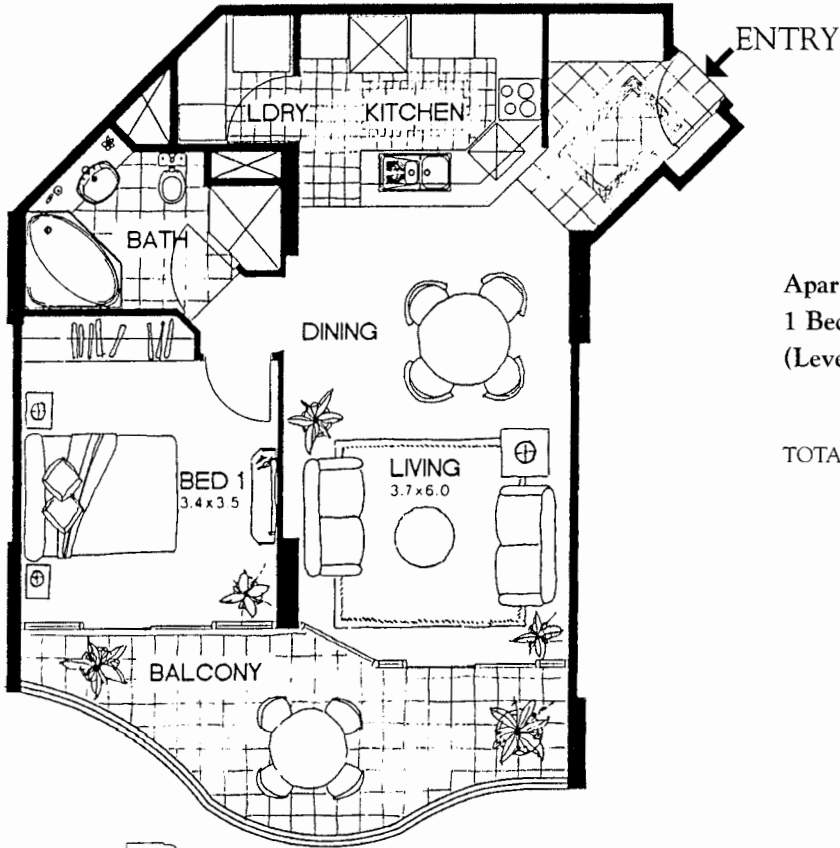

TYPICAL ONE BEDROOM APARTMENT

Apartment Type B/F*
1 Bedroom
(Levels 1-16)

TOTAL AREA 76 sq.m. 818 sq.ft.

Apartment Type D
1 Bedroom
(Levels 1-16)

TOTAL AREA 81 sq.m. 872 sq.ft.